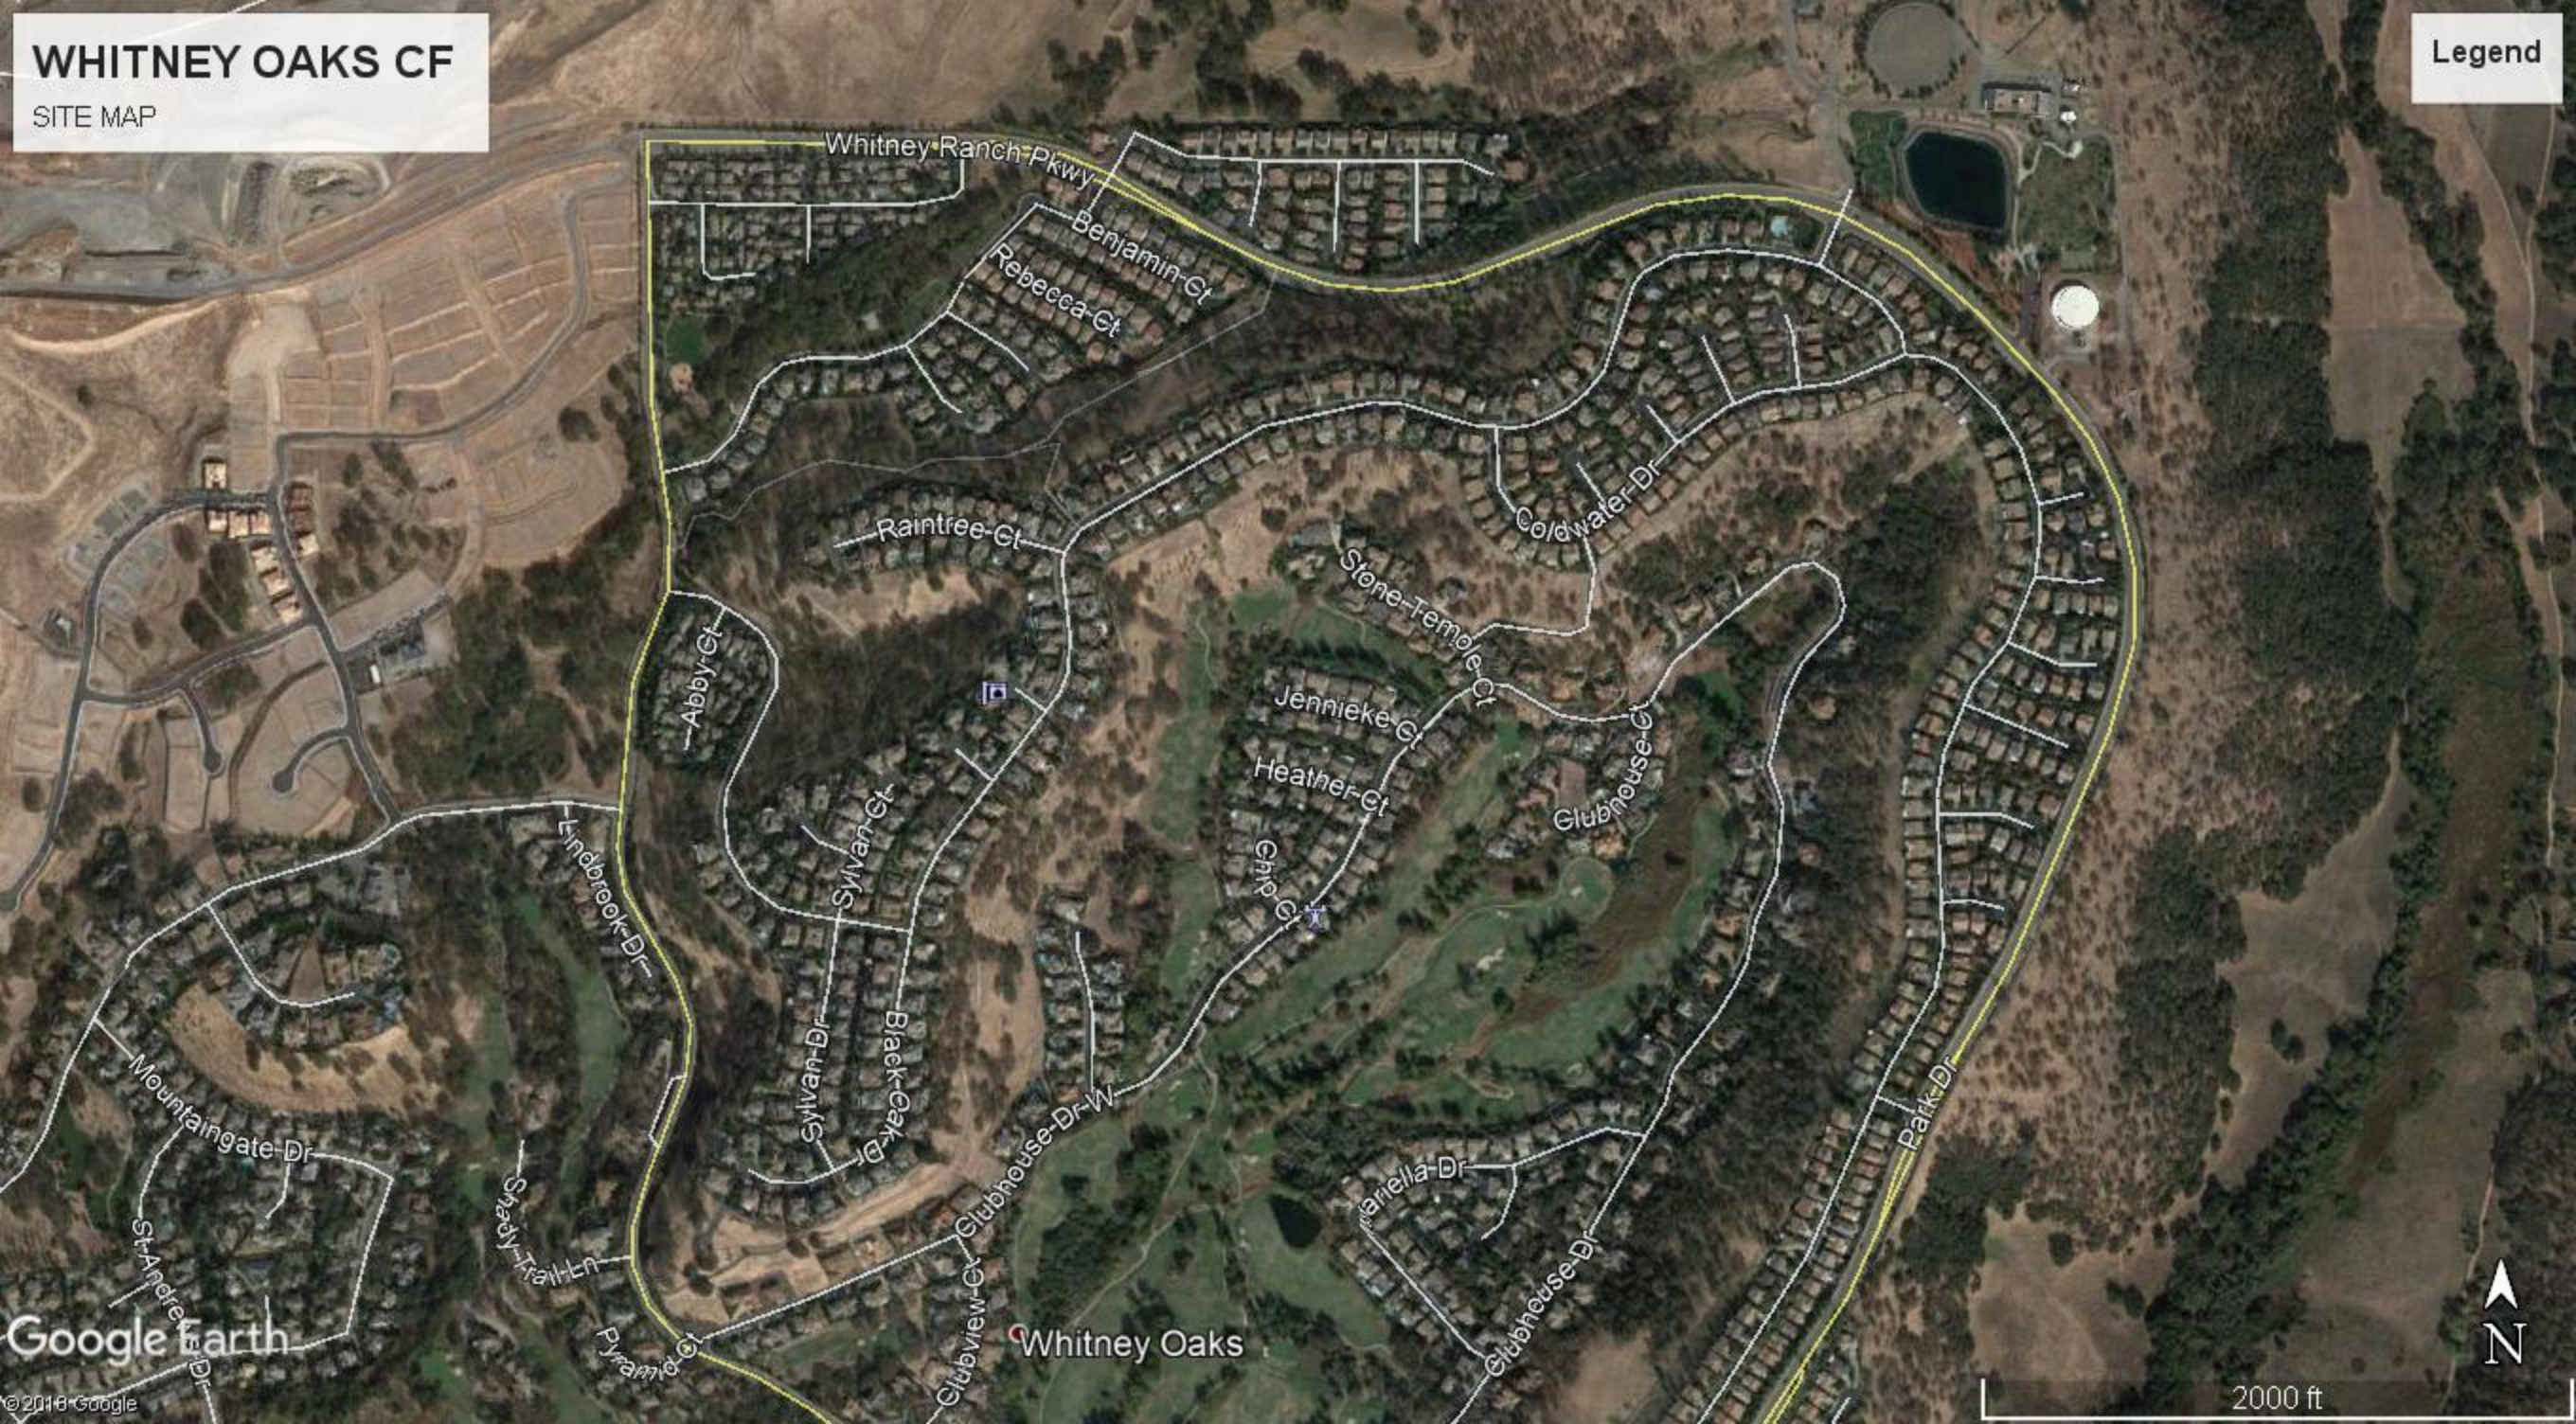

WHITNEY OAKS CF

SITE MAP

Legend

Google Earth

© 2018 Google

Whitney Oaks

2000 ft